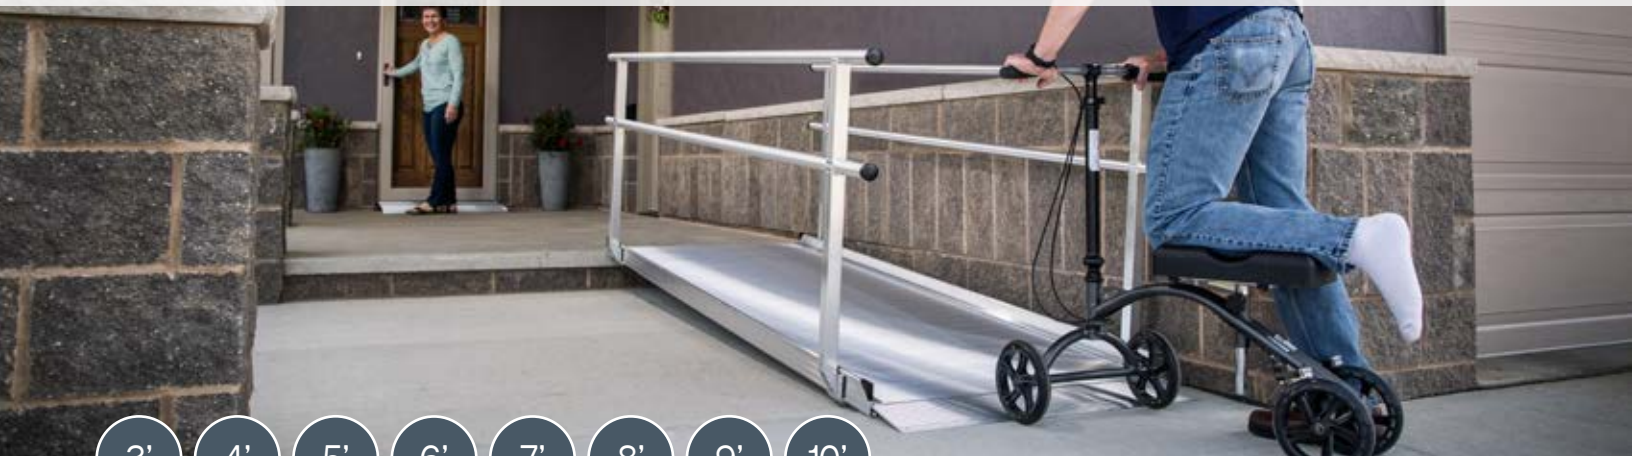

GATEWAY™ Solid Surface Portable Ramp

The GATEWAY™ Solid Surface Portable Ramp is the ideal solution when mobility needs extend beyond the scope of a portable folding ramp. The 1-piece design means no assembly or movable parts; just set the ramp in the desired position and it's ready to use! Designed for the rigors of repeated, everyday use in all weather conditions and is ideal for scooters, wheelchairs, and walkers.

3' 4' 5' 6' 7' 8' 9' 10'

- » More durable than wood, the GATEWAY is made of aluminum and designed for years of maintenance-free use
- » Solid, seam-free surface
- » Available with or without handrails
- » Perfect for temporary or semi-permanent home access and can be easily moved or relocated as needs change
- » 36" wide
- » 850 lb. weight capacity